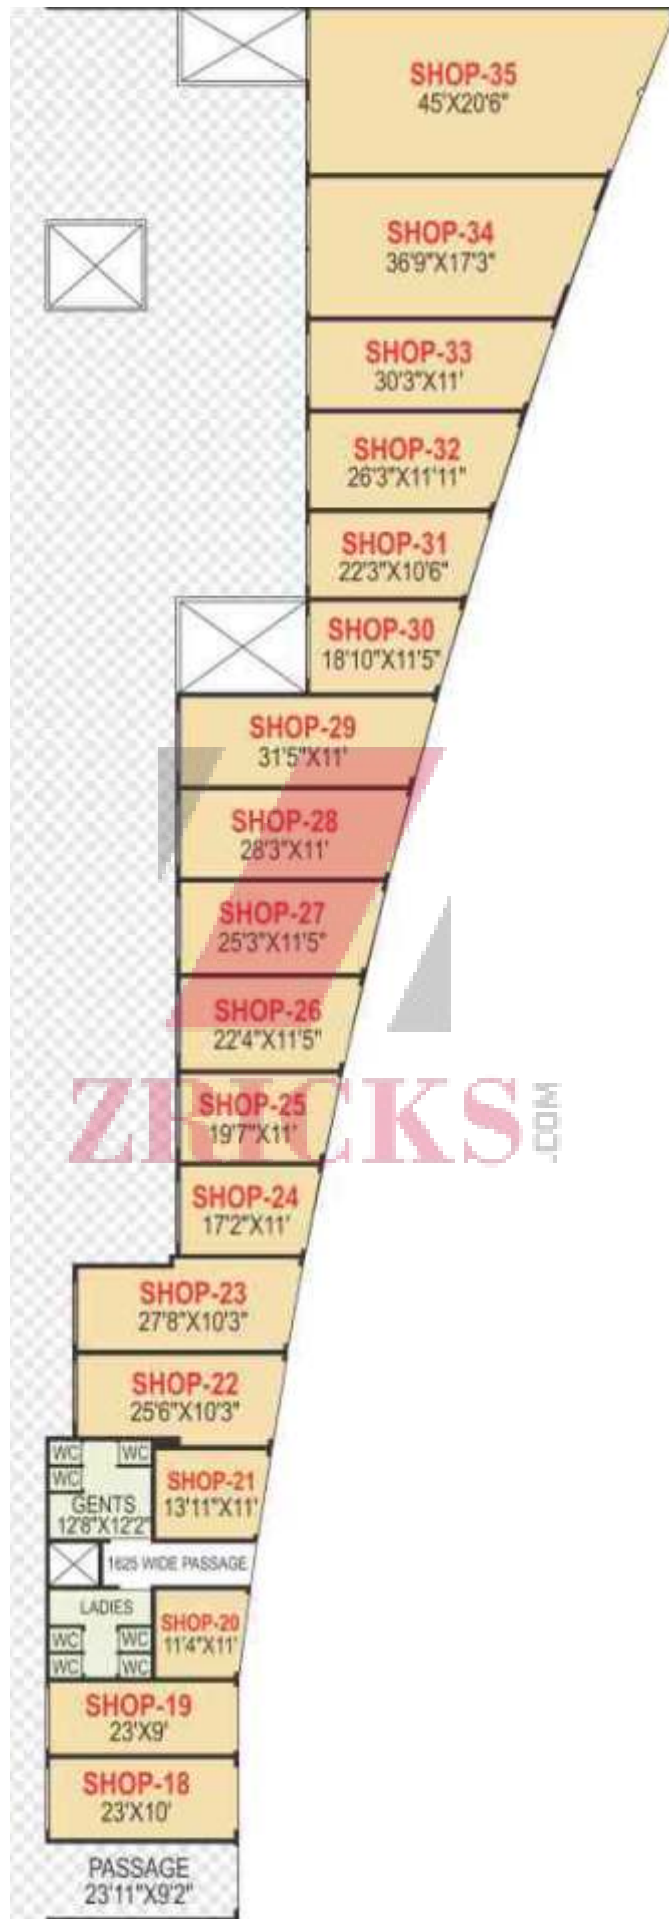

Shops @

B H U G A O N

**BUILDING - A
SHOP PLAN**

Area Statement (In sq.ft)

Shop No.	Area (Sq.ft.)
18	234
19	211
20	121
21	149
22	271
23	211
24	181
25	207
26	244
27	276
28	299
29	333
30	200
31	221
32	294
33	316
34	582
35	849

**BUILDING - B
SHOP PLAN**

BHUGAON

ZRICKS.COM

Area Statement (In sq.ft)

Shop No.	Area (Sq.ft.)
1	387
2	325
3	274
4	274
5	214
6	214
7	274
8	274
9	214
10	214
11	274
12	274
13	214
14	213
15	113
16	113
17	211