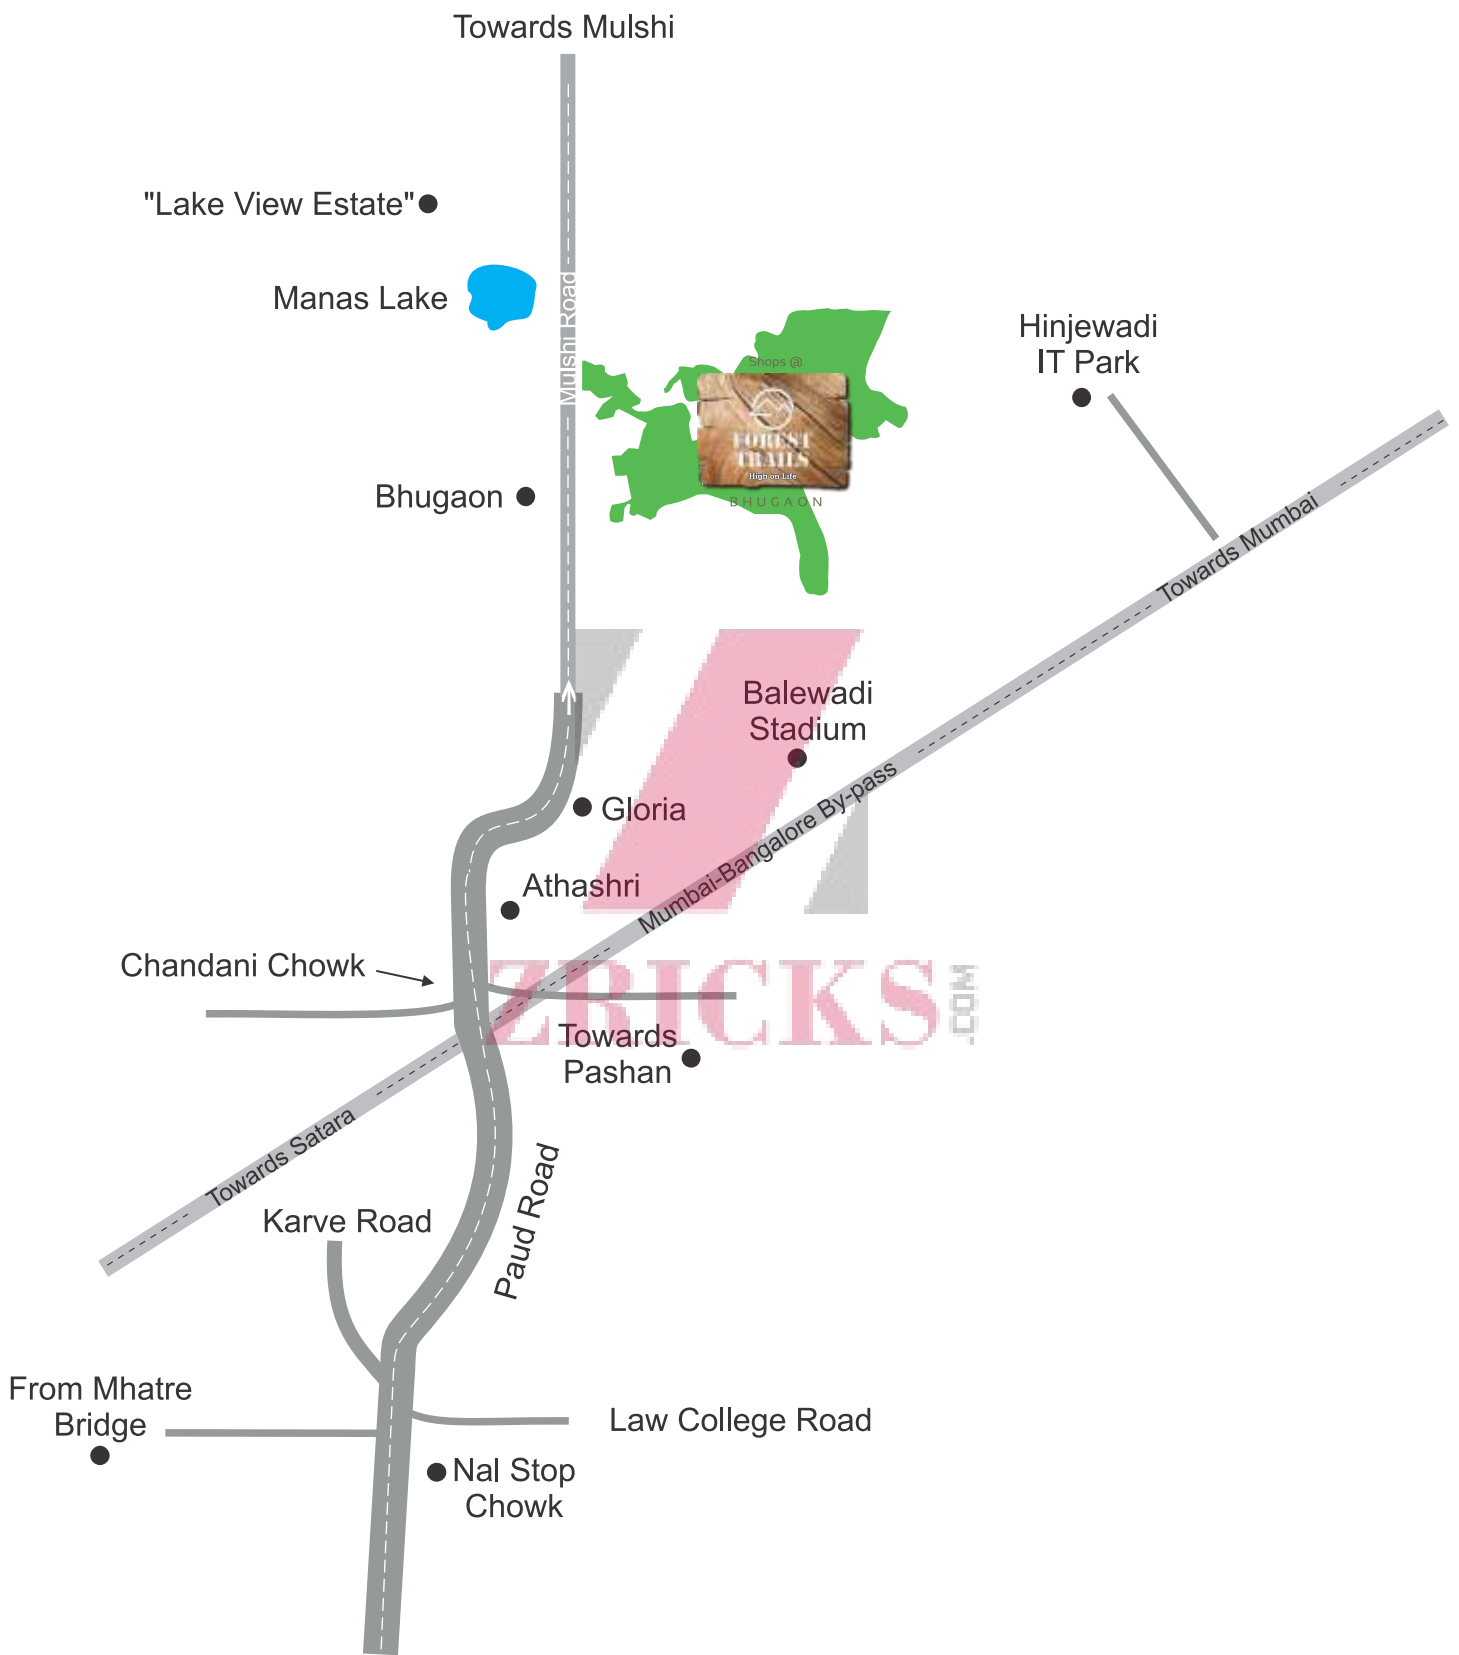

Shops @

B H U G A O N

**BUILDING - A
SHOP PLAN**

Area Statement (In sq.ft)

Shop No.	Area (Sq.ft.)
18	234
19	211
20	121
21	149
22	271
23	211
24	181
25	207
26	244
27	276
28	299
29	333
30	200
31	221
32	294
33	316
34	582
35	849

**BUILDING - B
SHOP PLAN**

BHUGAON

ZRICKS.COM

Area Statement (In sq.ft)

Shop No.	Area (Sq.ft.)
1	387
2	325
3	274
4	274
5	214
6	214
7	274
8	274
9	214
10	214
11	274
12	274
13	214
14	213
15	113
16	113
17	211